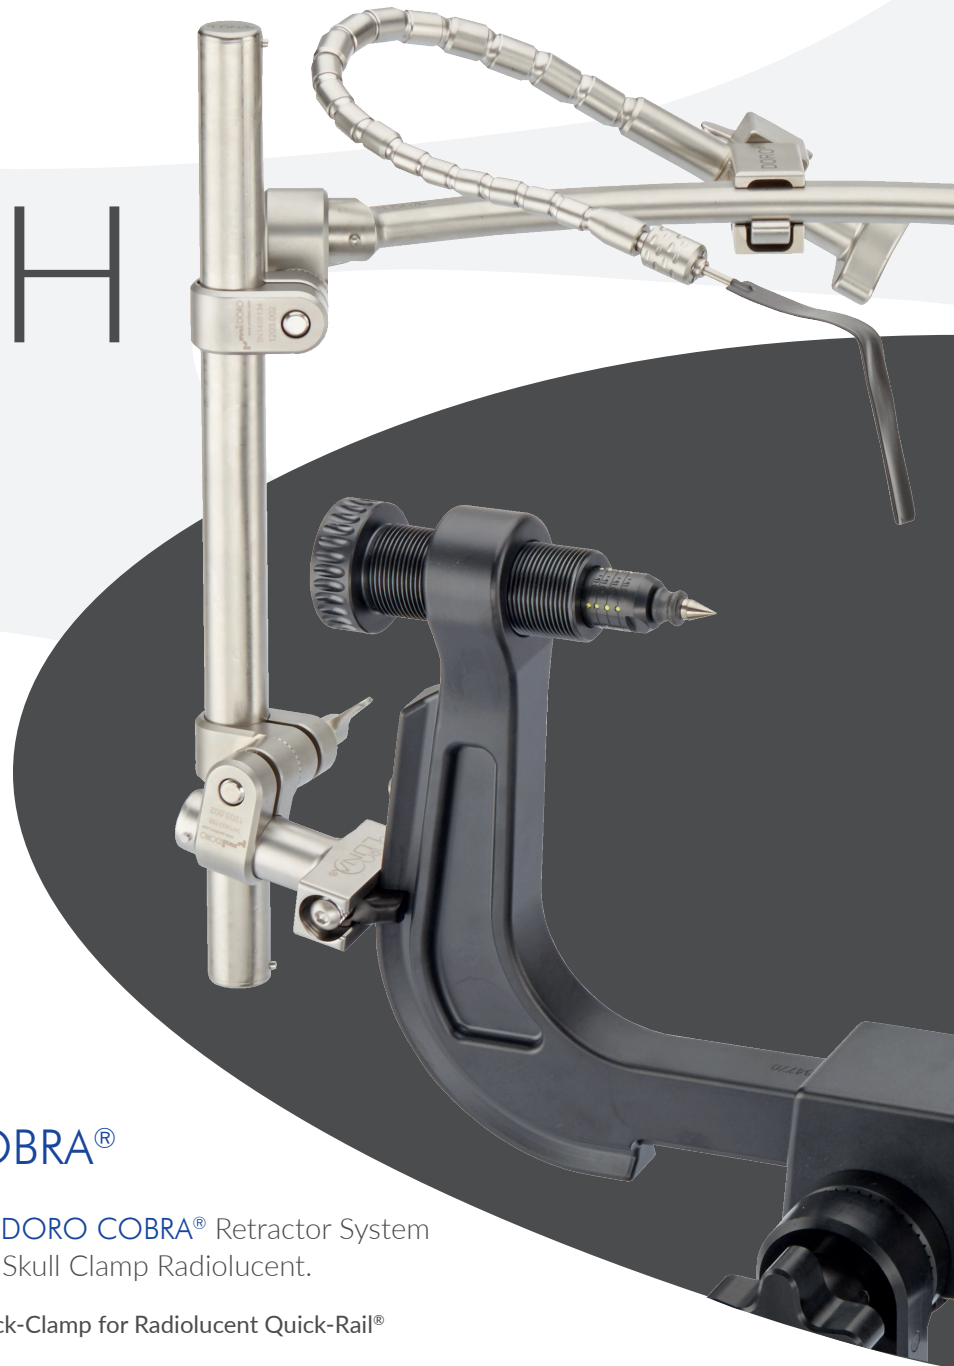

MIX MATCH

DORO COBRA®

Mix & Match the **DORO COBRA®** Retractor System with the **DORO®** Skull Clamp Radiolucent.

DORO COBRA® Quick-Clamp for Radiolucent Quick-Rail®
Item no. 1201.022

DORO COBRA® Retractor System for Radiolucent Quick-Rail®
Item no. 1201.109

DORO LUNA®

Mix & Match the **DORO LUNA®** Retractor System with the **DORO®** Skull Clamp Radiolucent.

DORO LUNA® Quick-Clamp for Radiolucent Quick-Rail®
Item no. 1203.009

DORO LUNA® Retractor System - Standard System for Radiolucent Quick-Rail®
Item no. 1203.109

DORO LUNA® Retractor System - Compact System for Radiolucent Quick-Rail®
Item no. 1203.209